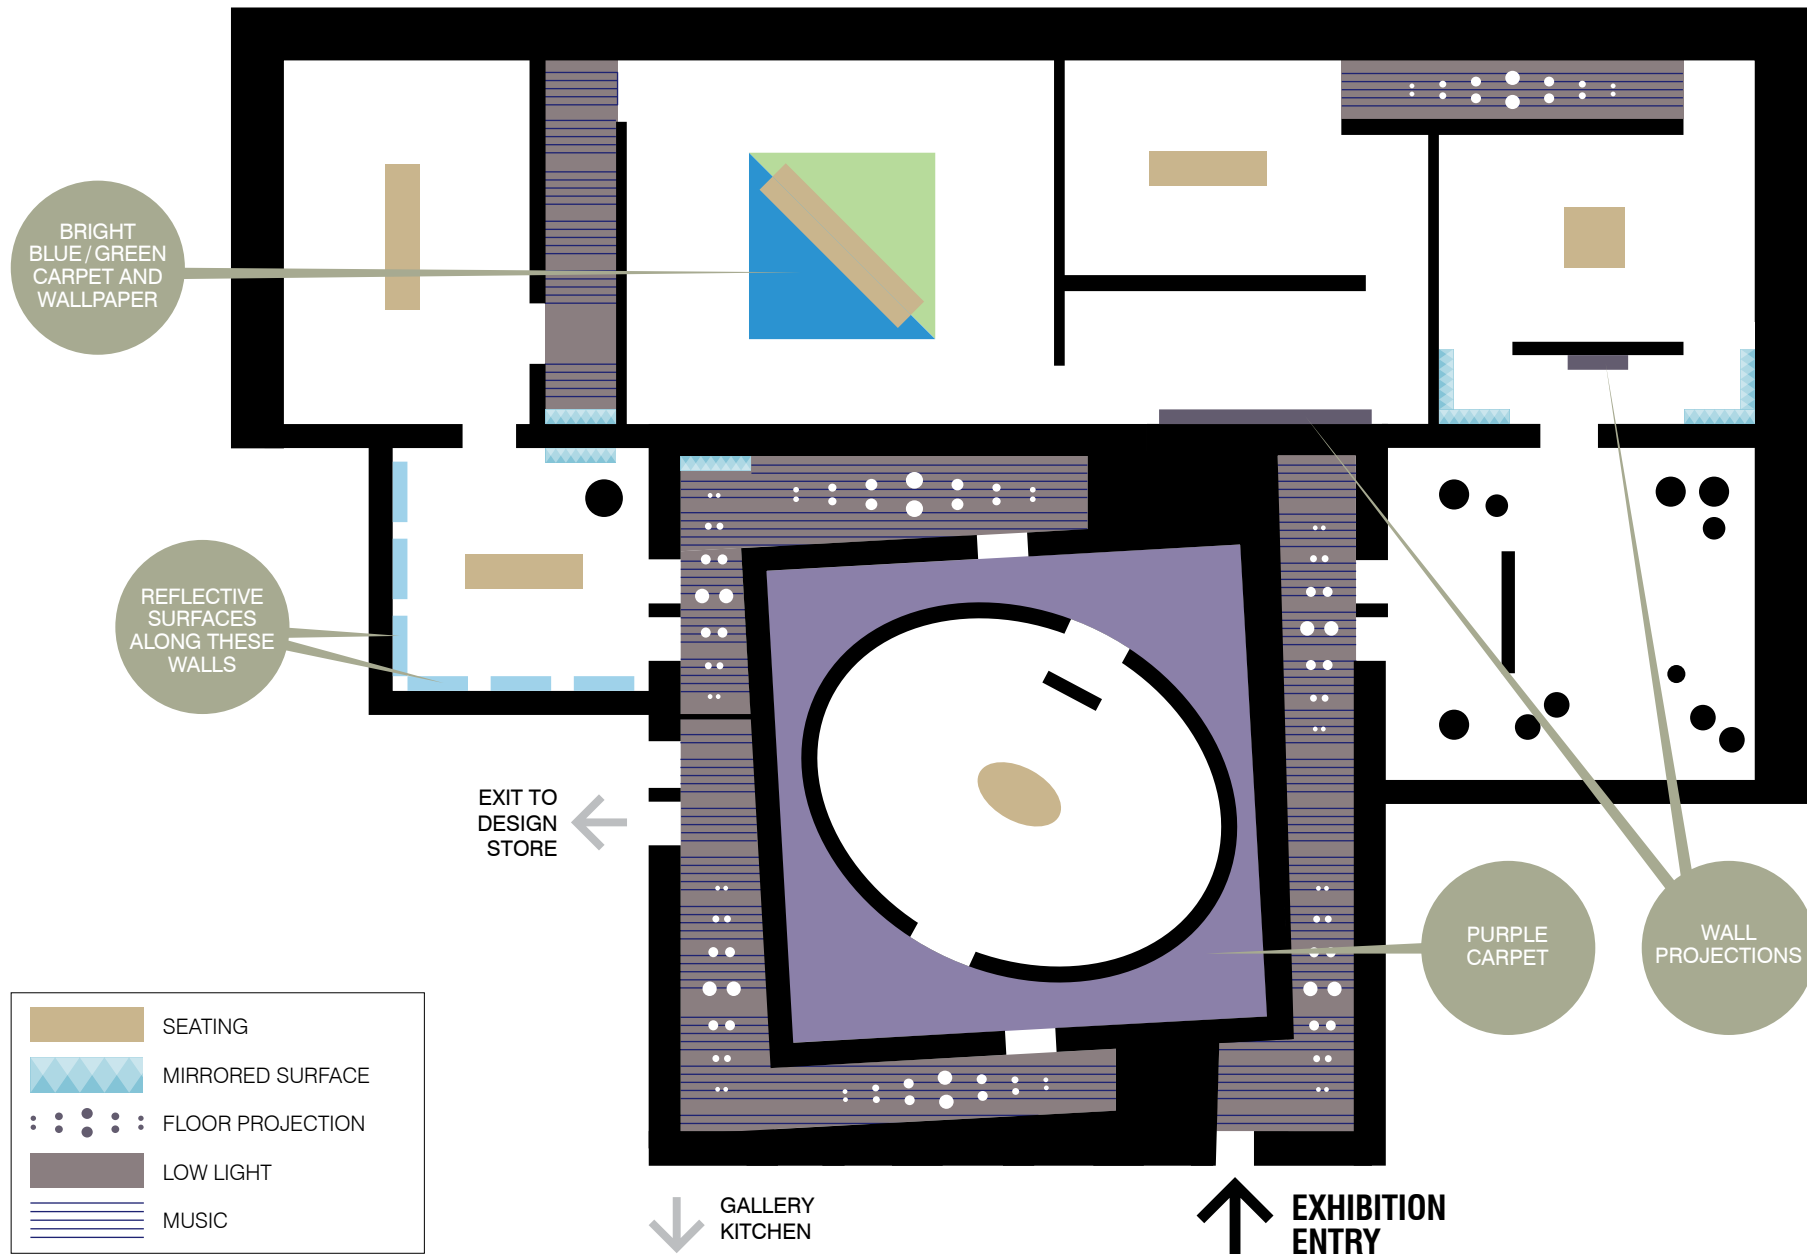

SENSORY MAP: FRENCH IMPRESSIONISM FROM THE MUSEUM OF FINE ARTS, BOSTON

GROUND LEVEL, NGV INTERNATIONAL

Visit [ngv.melbourne/access](https://www.ngv.melbourne/access) for more resources and information about accessible facilities and services for your visit to NGV.