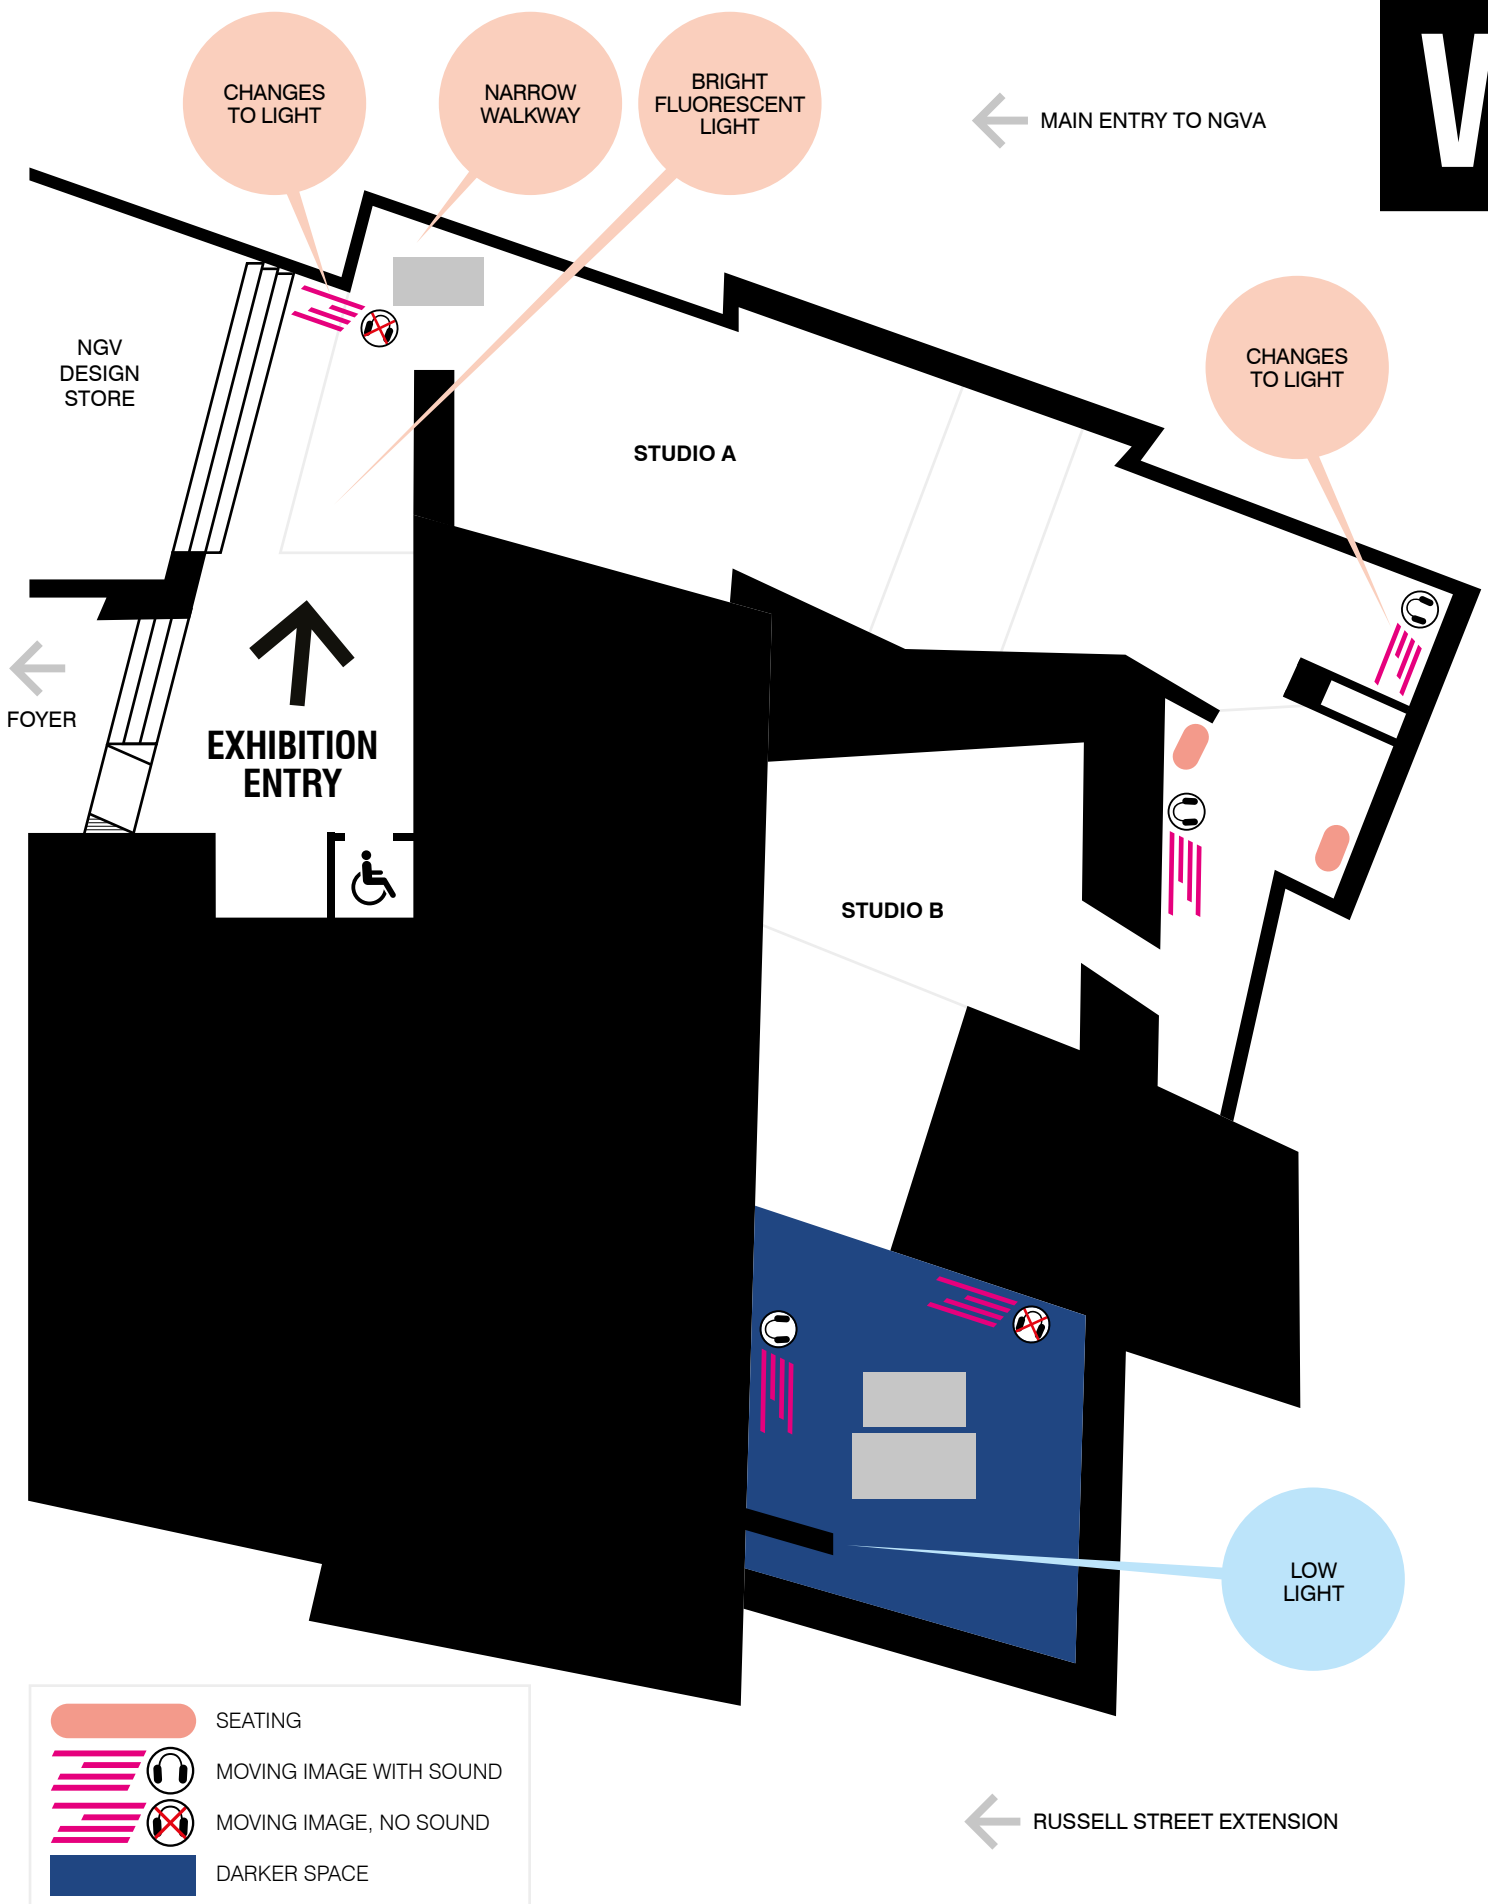

SENSORY MAP: TOP ARTS

DESIGN STUDIO, GROUND LEVEL, THE IAN POTTER CENTRE: NGV AUSTRALIA, FED SQUARE

NGV

Visit ngv.melbourne/access for more resources and information about accessible facilities and services for your visit to NGV.