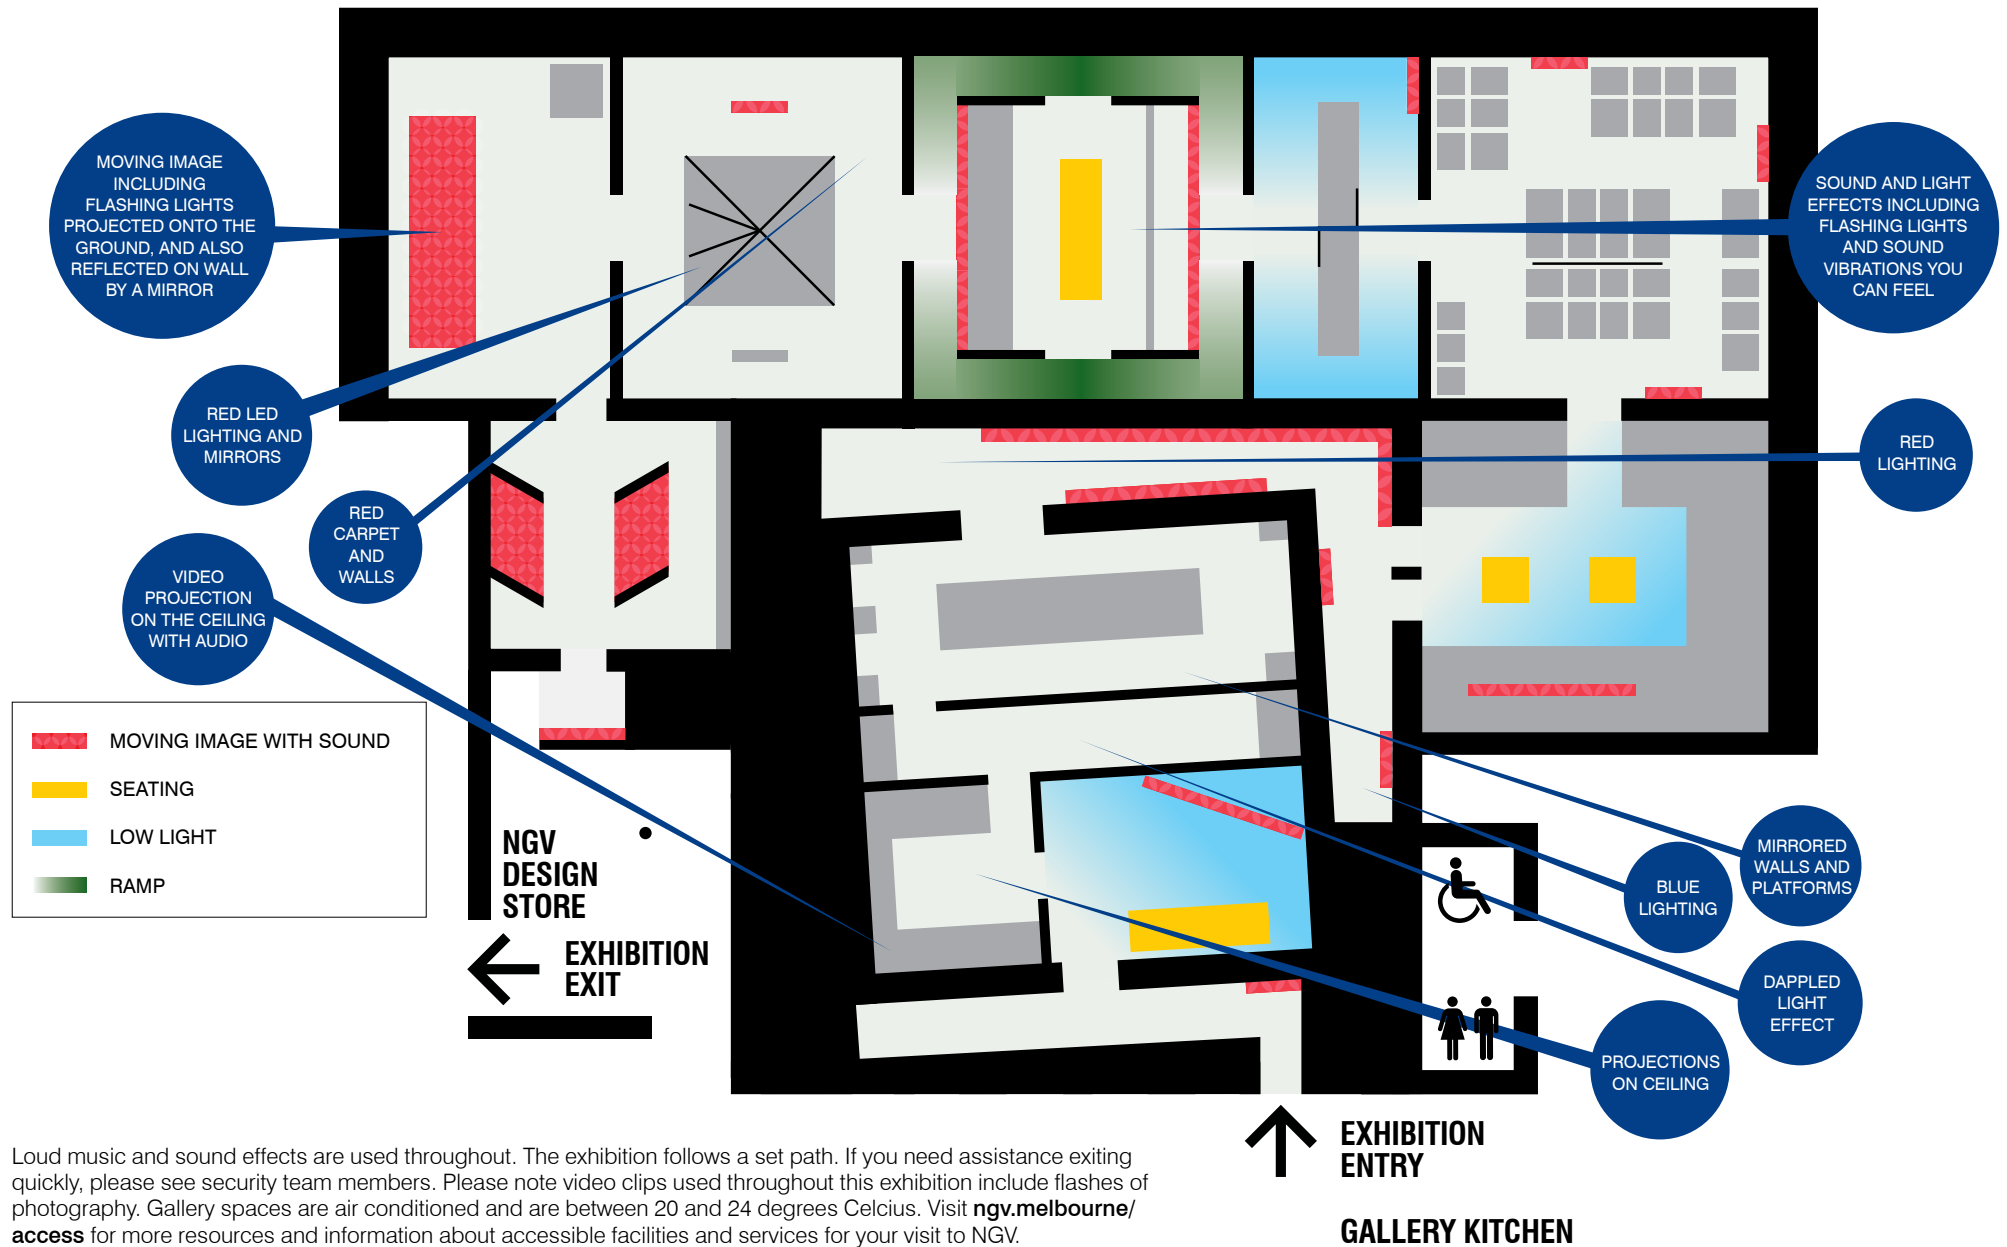

# SENSORY MAP

## ALEXANDER McQUEEN: MIND MYTHOS MUSE

GROUND LEVEL, NGV INTERNATIONAL

Loud music and sound effects are used throughout. The exhibition follows a set path. If you need assistance exiting quickly, please see security team members. Please note video clips used throughout this exhibition include flashes of photography. Gallery spaces are air conditioned and are between 20 and 24 degrees Celcius. Visit [ngv.melbourne/access](http://ngv.melbourne/access) for more resources and information about accessible facilities and services for your visit to NGV.