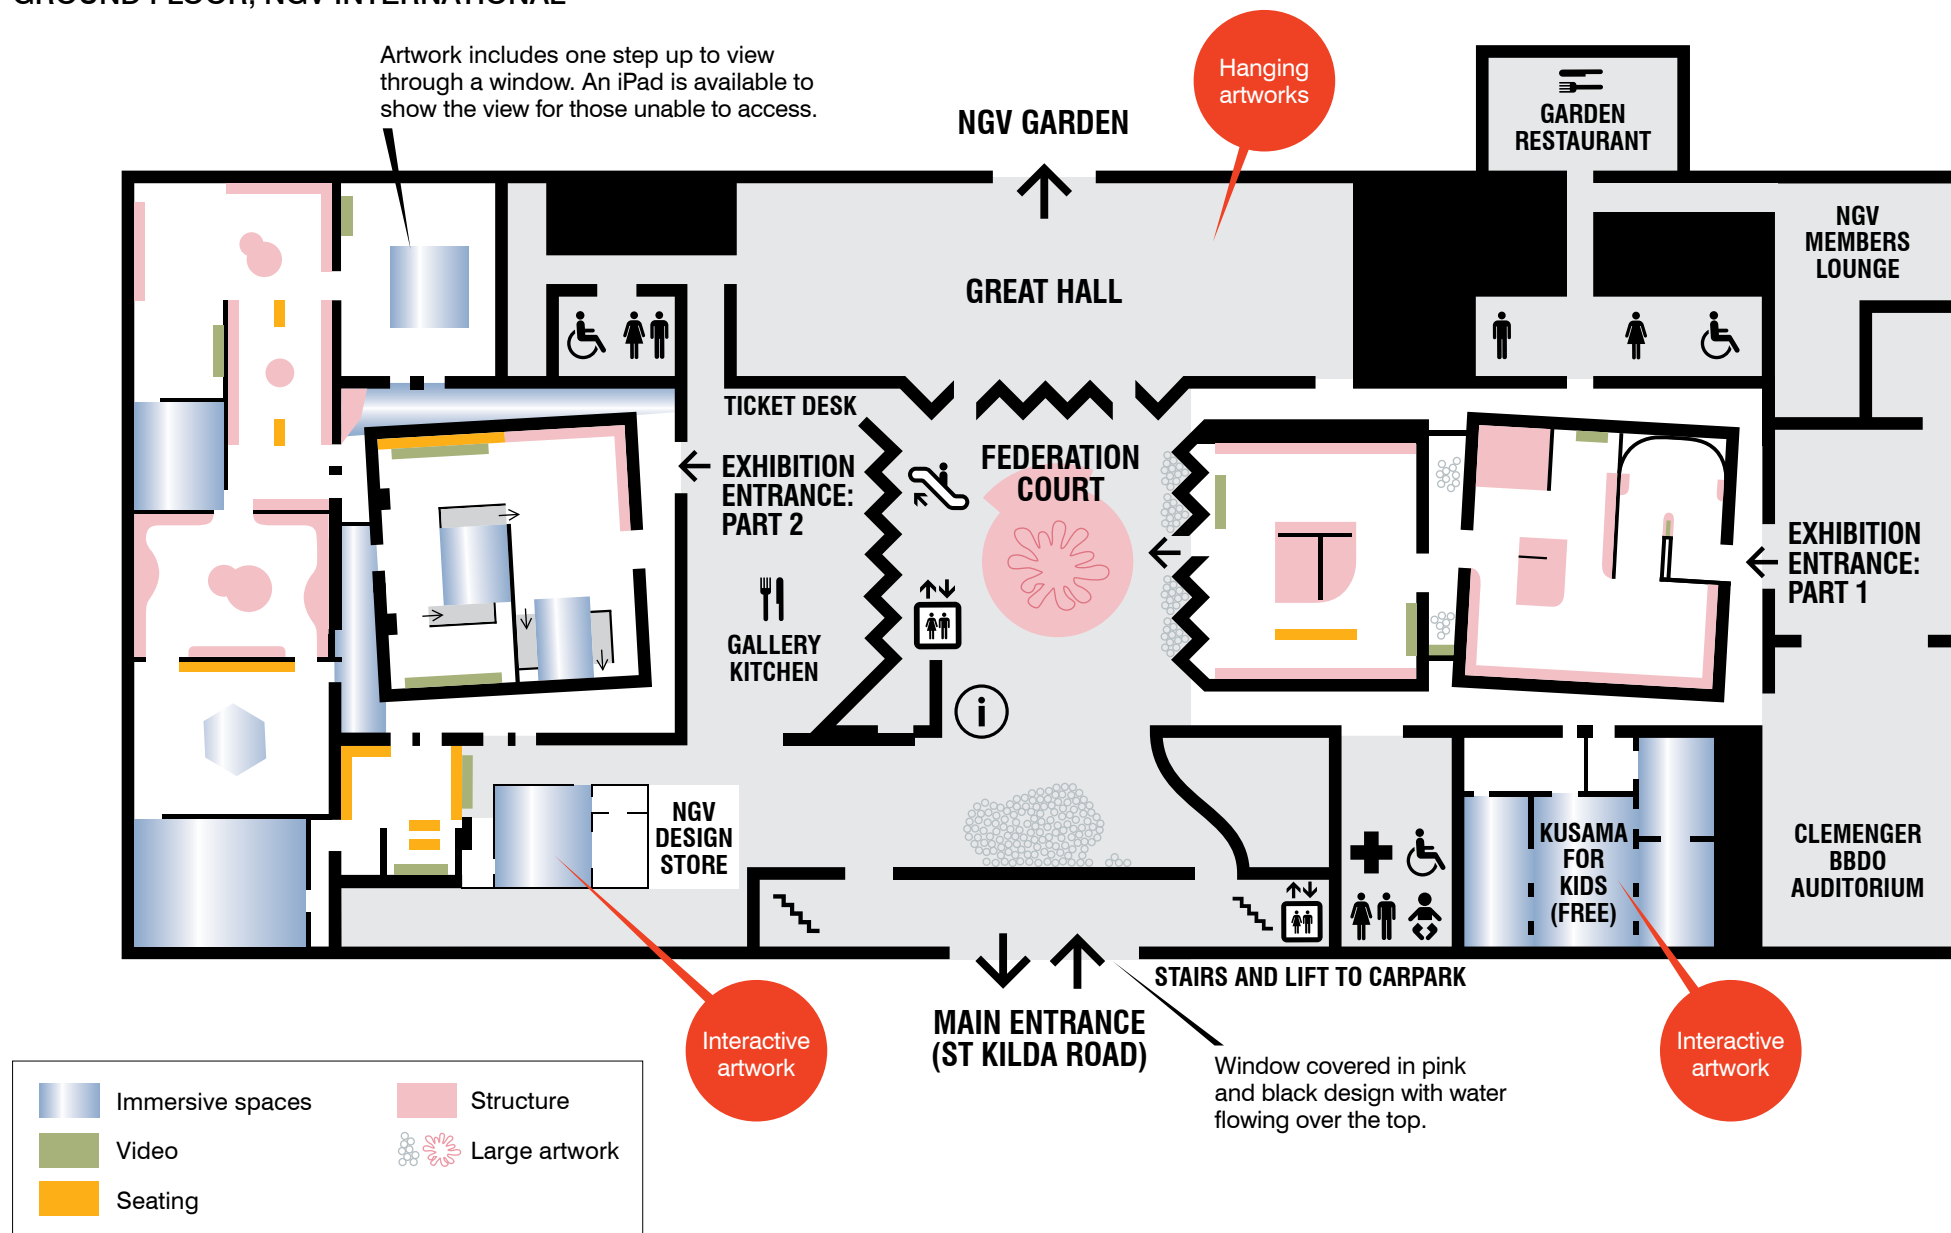

# YAYOI KUSAMA

## GROUND FLOOR, NGV INTERNATIONAL

The exhibition presents a series of immersive rooms which use mirrors, patterns and lighting effects. For detailed descriptions of each space, see the *Yayoi Kusama* Sensory Guide. Gallery spaces are air conditioned and are between 20 and 24 degrees Celsius. Visit [ngv.melbourne/access](http://ngv.melbourne/access) for more resources and information about accessible facilities and services for your visit to NGV.