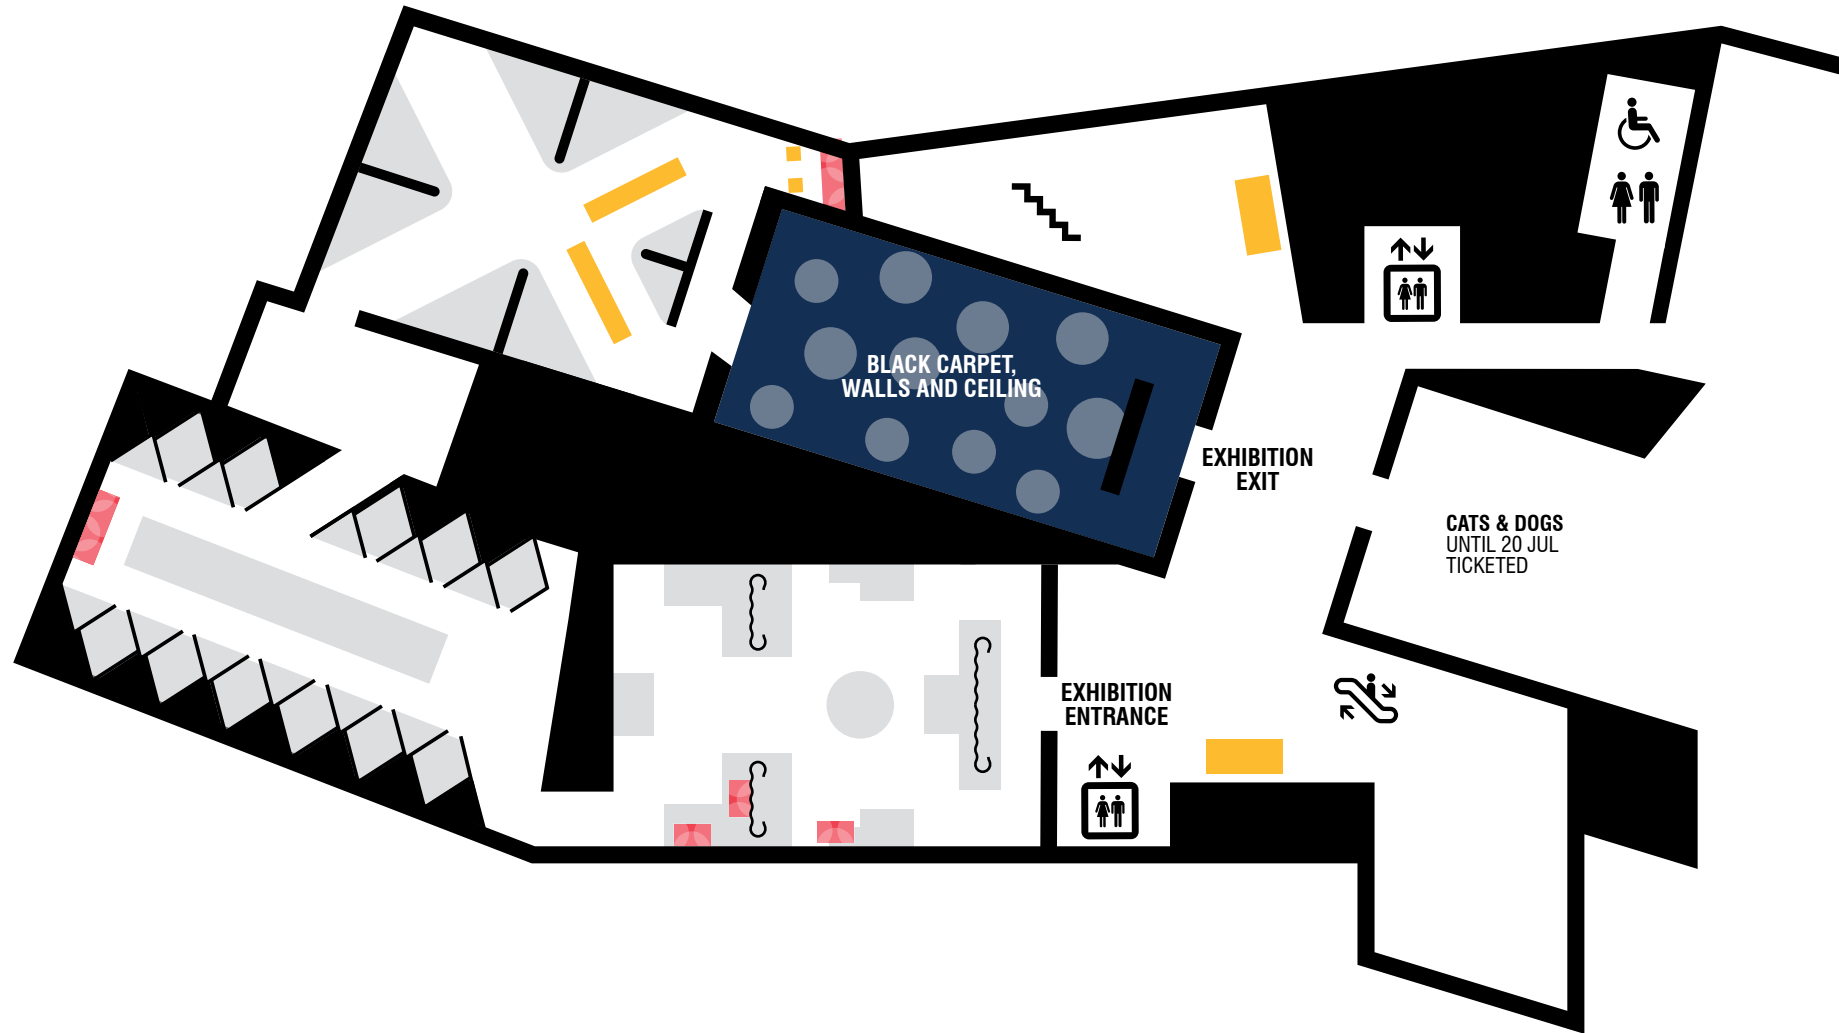

# MARTIN GRANT

THE IAN POTTER CENTRE: NGV AUSTRALIA, FED SQUARE  
LEVEL 3

	Moving image & sound
	Low lighting
	Seating

*Martin Grant* is a ticketed exhibition. All areas are wheelchair accessible.  
Music plays throughout. Gallery spaces are air conditioned and are between 20 and 24 degrees Celsius.  
Visit [ngv.melbourne/access](http://ngv.melbourne/access) for more resources and information about accessible facilities and services for your visit to NGV.