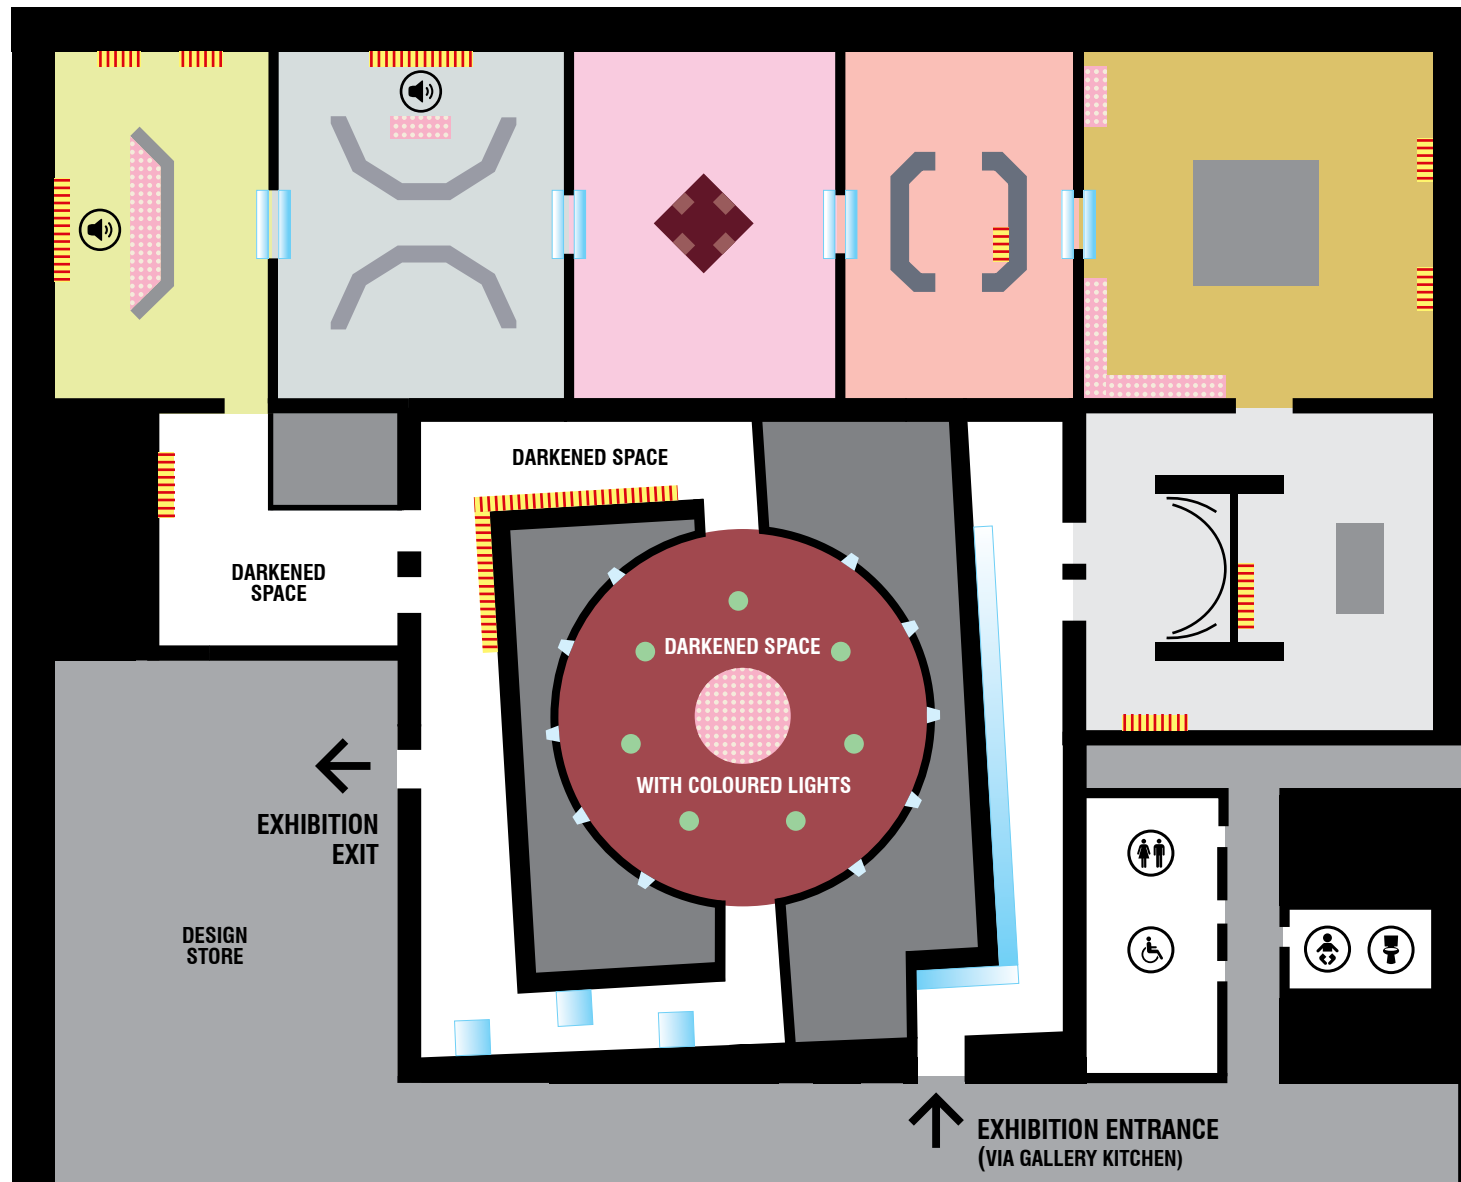

MELBOURNE WINTER MASTERPIECES®: *CARTIER*

GROUND LEVEL, NGV INTERNATIONAL

- SEATING
- DIGITAL SCREEN OR PROJECTIONS
- MIRROR OR REFLECTIVE SURFACES

NOTE: ROOM COLOUR REFLECTS THE INTERIOR DESIGN

CARTIER is a ticketed exhibition which presents an immersive experience using mirrors and reflective surfaces, lighting effects, large moving-image screens and a soundtrack that plays at a heightened volume in various locations. Some gallery spaces have low-lighting. All spaces are air conditioned and are between 20 and 24 degrees Celsius. Visit [NGV.Melbourne/Access](https://www.ngv.melbourne.org.au/Access) for more resources and information about accessible facilities and services for your visit to NGV.