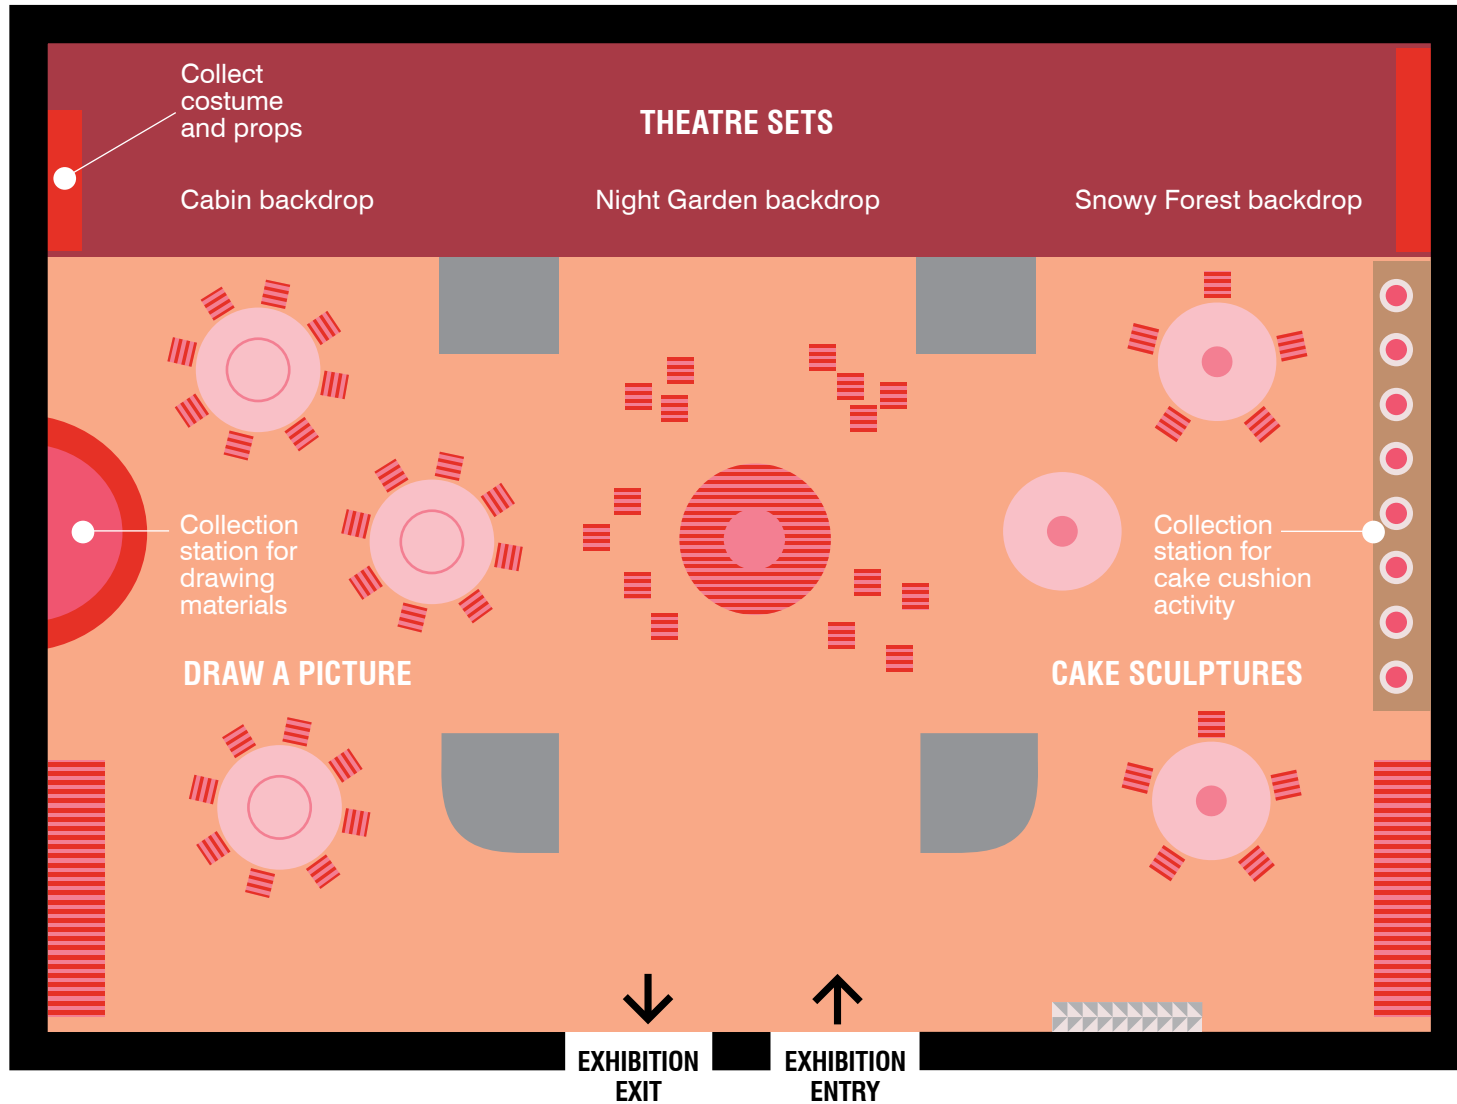

# CHILDREN'S PLAY: RAGNAR KJARTANSSON

GROUND LEVEL, NGV INTERNATIONAL

*Children's Play: Ragnar Kjartansson* is a free exhibition for kids and families, featuring drawing, performance, and play. This exhibition has light-brown carpet with a rose pattern and orange and white striped walls. Suspended from the ceiling are pink curtains. Gallery areas are air-conditioned, maintaining a temperature between 20 and 24 degrees Celsius. For more information about accessible facilities and services, please visit [NGV.Melbourne/Access](https://www.ngv.gov.au/melbourne/access).