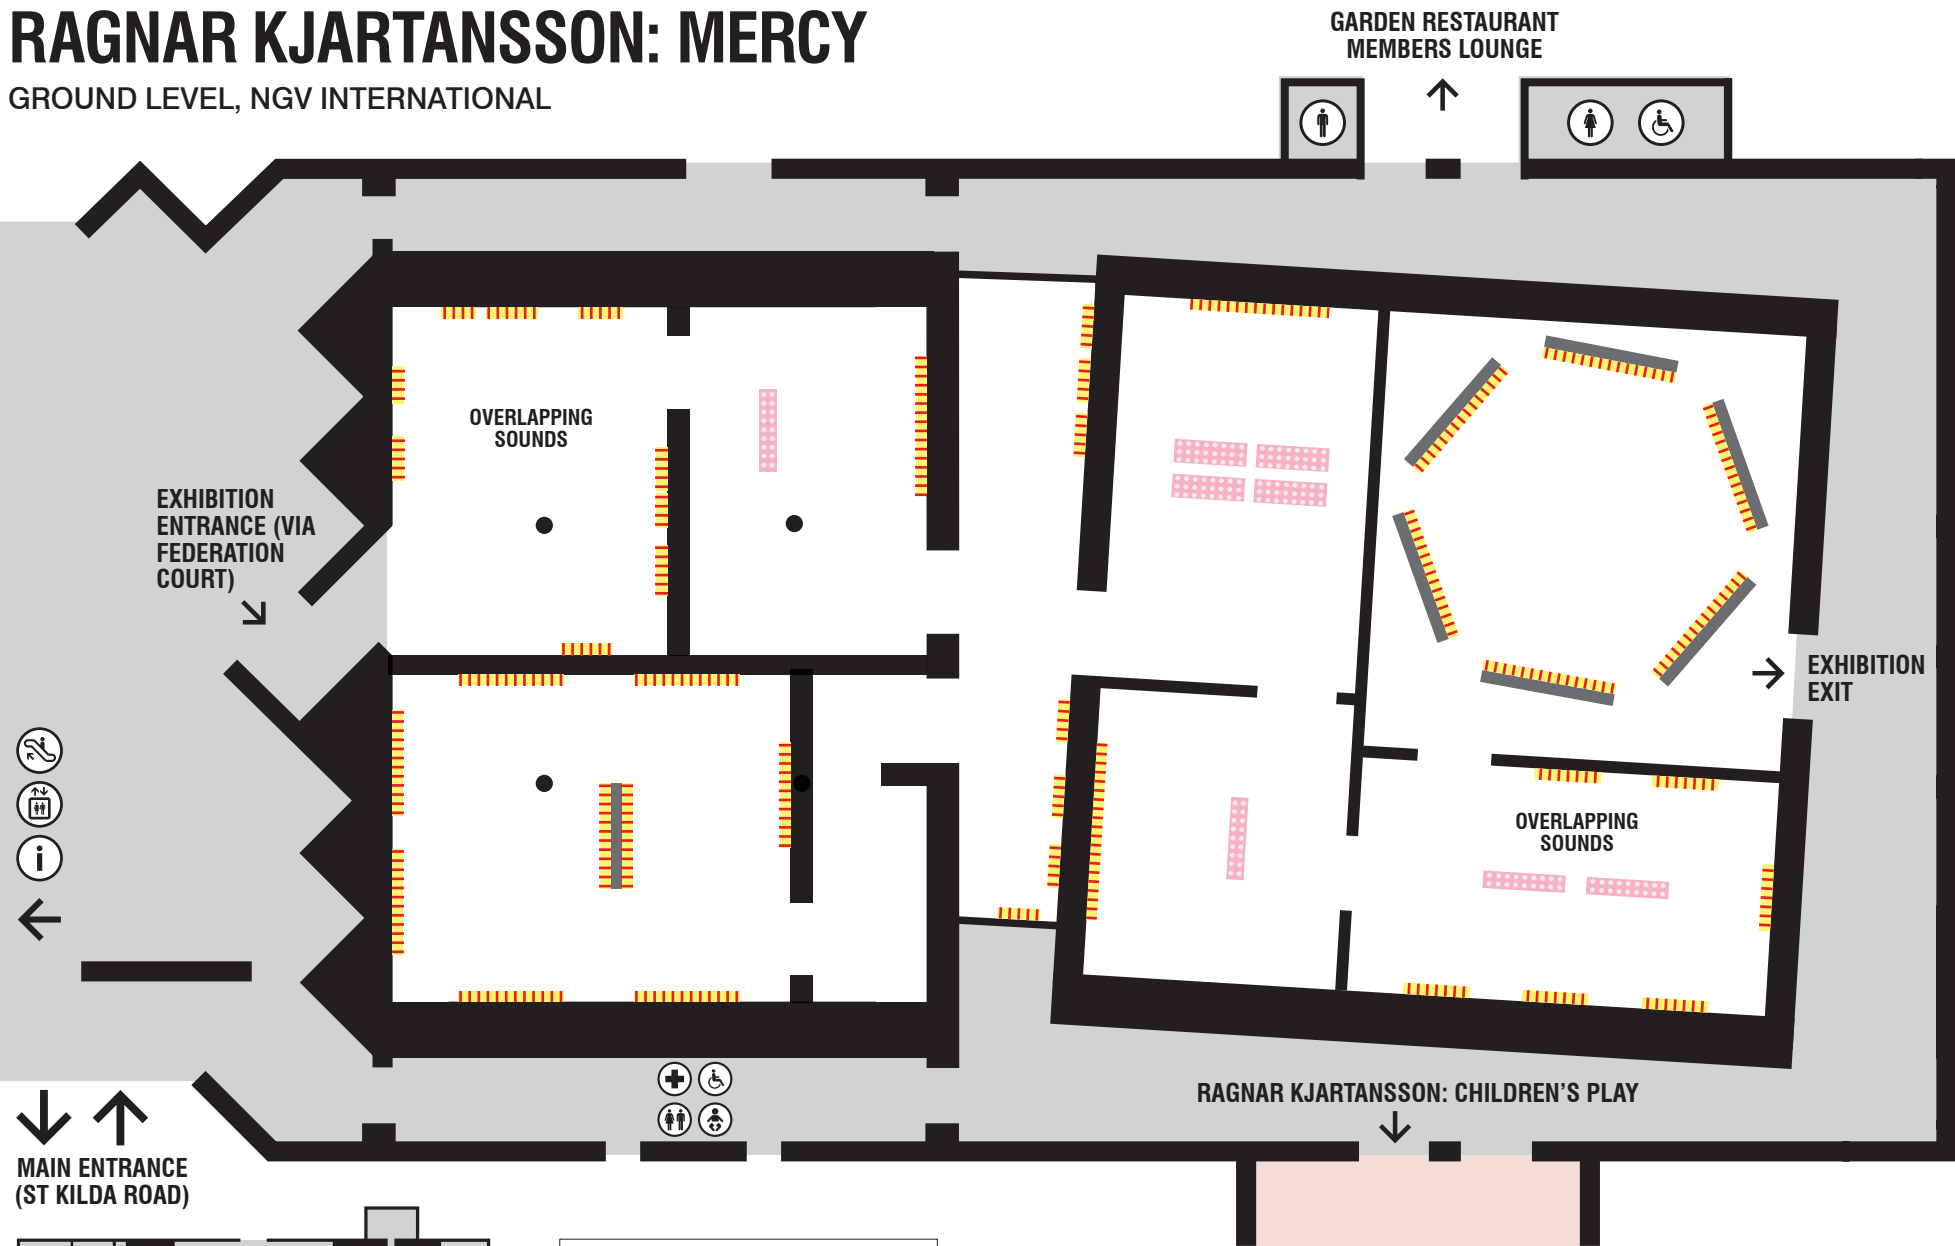

# RAGNAR KJARTANSSON: MERCY

GROUND LEVEL, NGV INTERNATIONAL

SEATING

DIGITAL SCREEN OR PROJECTIONS

*Ragnar Kjartansson: Mercy* is a ticketed exhibition. Video and film artworks are presented, some of which have soundtracks that play at a heightened volume or with multiple sounds overlapping. Some gallery spaces are darkened. Visit [NGV.Melbourne/Access](http://NGV.Melbourne/Access) for more resources and information about accessible facilities and services for your visit to NGV.